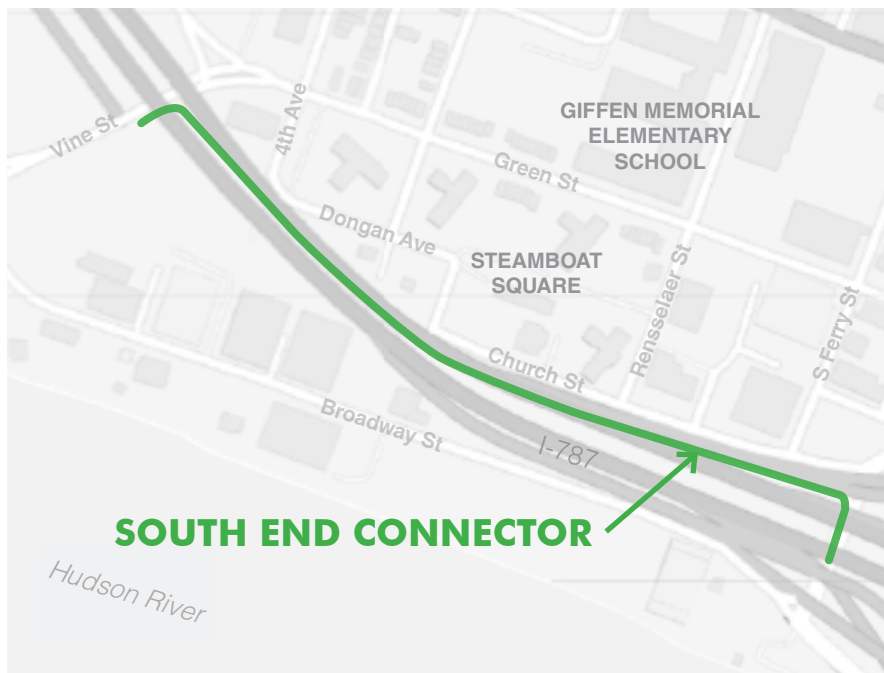

South End Connector Community Site Walk

WHAT: The South End Connector is a new shared use trail below I-787 in the South End. Join us for a site walk to talk about ideas to activate this space!

WHEN: Saturday, October 10, 10 AM

WHERE: Departing from in front of Steamboat Square Apartments, 20 Rensselaer Street

RSVP: to Lauren Alpert email: lalpert@albany.ny.gov or call: 518-434-5250. Space is limited.

MAP OF PROJECT AREA:

To learn more about the South End Connector visit <https://southendconnector.weebly.com/>