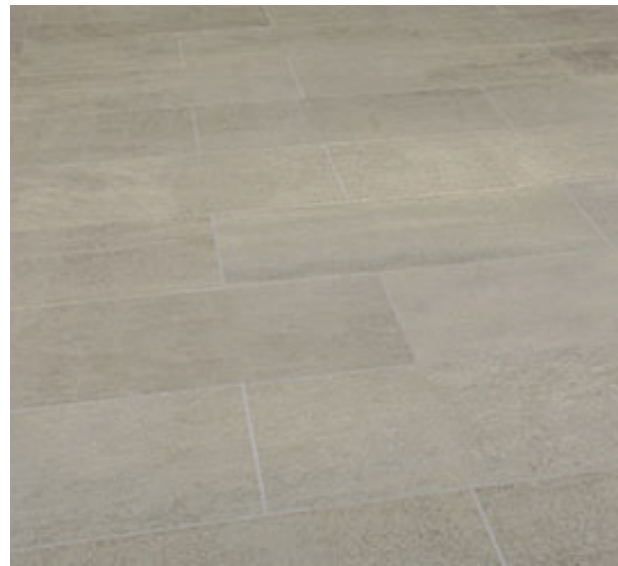

INTERIOR FINISHES

LUXURY VINYL TILE

PORCELAIN FLOOR & WALL TILE

CEILING, SOFFIT

GENERAL WALL

DOOR/TRIM

ACCENT

ACCENT

GENERAL CEILING

BATHROOM CEILING

COUNTER (KITCHEN)

COUNTER (BATHRM)

VINYL SHEET FLOOR

WALL BASE

HARDWARE

FRP